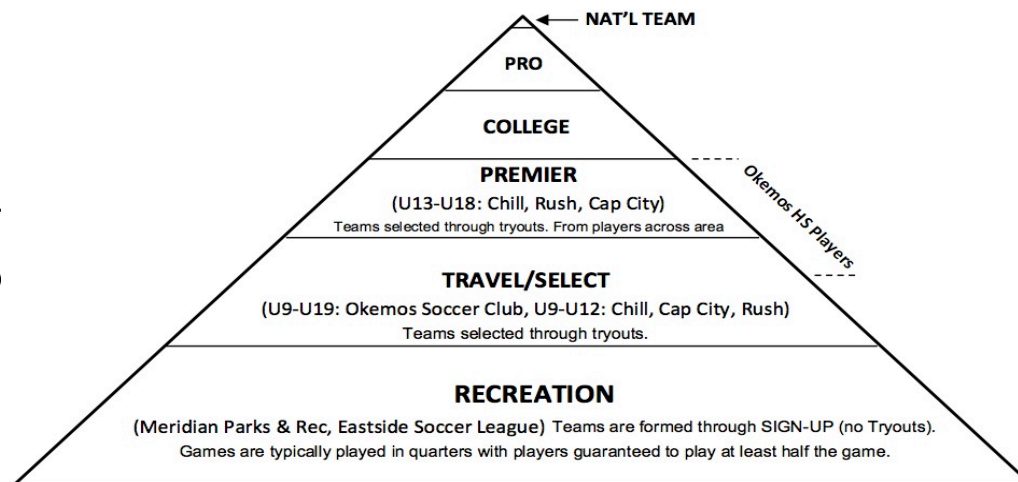

Soccer Opportunities for Area Players

This is intended as a general overview for area soccer families.

We hope this helps you match your child's ability and commitment level with the organization, and more specifically the coach, that allows them to fulfill their full potential.

Please visit the listed websites for more specific information and most up-to-date details.

SOCCKER LEVELS OF PLAY

Organization	Paid Coaches	Fees/yr (approx)	How teams formed	Age groups	Games & Practices	League (area) they play in
Meridian Parks & Rec (www.meridian.mi.us)	No	$50	Okemos players are put on teams which are primarily school based	K-1st grade	1 prac + 1 game /wk	Meridian Parks & Rec (www.meridian.mi.us) Teams from Okemos & Haslett
		$70		2nd-8th	2 prac + 1 game /wk	Eastside soccer Club- (www.meridian.mi.us) Teams from the East side of the Lansing area
Okemos Soccer Club (okemosoccer.org)	No*	$150-$300	Selected mainly from Okemos players	Under 9-Under 16 (3rd-10th grade)	2 prac + 1 game /wk	Capital Area Soccer League (caslsoccer.org) Teams from greater Lansing area
						Western Suburban Soccer League (wsslsoccer.org). Includes Northville, Fenton, Ann Arbor, Farmington.
Chill Soccer Club (chillsoccer.com)	Yes	U8-12: $1390-$1990 U13-14: $2300 U15-18: $1650	Selected from players from all over Lansing	Under 9-Under 12 (3rd-6th grade)	2-3 prac + 1-2 games/wk	Western Suburban Soccer League (wsslsoccer.org). Includes Northville, Fenton, Ann Arbor, Farmington.
				Under 13-Under 18 (7th-12th grade)	2-3 prac + 1-2 games/wk	Michigan State Premier Soccer League (mspsl.org). Teams from across Michigan
Capital City Athletic (capcityathletic.com)	Yes	Approx $1000-$1500	Selected from players from all over Lansing	Under 9-Under 12 (3rd-6th grade)	2-3 prac + 1-2 games/wk	Mid Michigan Youth Soccer League (mmysl.net). Including Midland, Lapeer, Mt Pleasant, Saginaw, Bay City. Grand Rapids, Muskegon, Rockford.
		Approx $1400-$2200		Under 13-Under 18 (7th-12th grade)	2-3 prac + 1-2 games/wk	Michigan State Premier Soccer League (mspsl.org). Teams from across Michigan
Rush CA (michiganrush.com)	Yes	$635-$695	Selected from players from all over Lansing	Under 9-Under 12 (3rd-6th grade)	2-3 prac + 1-2 games/wk	Western Suburban Soccer League (wsslsoccer.org). Includes Novi, Dexter, Ann Arbor, Northville, Farmington.
		$1580-$1665		Under 13-Under 18 (7th-12th grade)	2-3 prac + 1-2 games/wk	Michigan State Premier Soccer League (mspsl.org). Teams from across Michigan